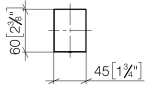

## Cover - Brushed Platinum

---

11 001 980

## Cover - Brushed Platinum

---

11 001 980

mm [inches]